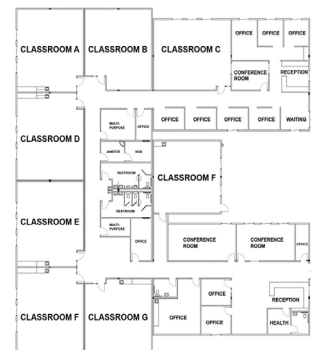

HOME CHOICE ACADEMY

Vancouver, WA

Home Choice Academy is one of the many facilities Modern has built for Evergreen School District. A special challenge with this 16-module, 13,290 sq ft building was to combine the dual purposes of housing the district's internet academy & part time schooling connection for home schooled students. Each module was crane lifted & set onto a stem wall foundation & then completed with a site built, 4 in 12 pitch roof system. The central heating is supported by a split system that includes pad mounted compressors and attic mounted air handlers. Utilized by 200 students per day, the building has six miles of data cabling installed in classrooms, administrative and office spaces throughout.

PROJECT HIGHLIGHTS

- The building has dimensions of 64'x210'.
- The building area was 13440 square feet.
- The foundation is Post & Beam.

WE OFFER QUALITY
FACTORY-DIRECT BUILDINGS
AT A PREDICTABLE COST